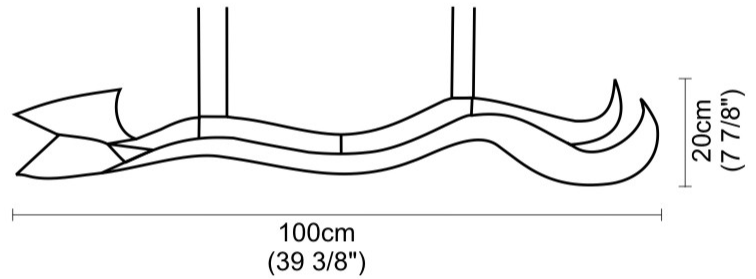

TEMPO PERSO SUSPENSION

D131229- _____

base number

1. To build a product code in our configurator select the specify button on the base model # product page
2. To build a manual product code on this datasheet choose from the options listed below in blue font and add the suffix to the base model #

GENERAL

Series: Tempo Perso
Brand: Knikerboker
Division: Design
Mounting Type: Suspension
Mounting Location: Ceiling
Subcategory: Pendant

PHYSICAL

Shape: Curves
Length (mm): 1000
Length (in): 39 3/8
Height (mm): 200
Height (in): 7 7/8
Light Distribution: Indirect
Fixture Finish: EWH / EBK / MAN / COF / PRD / SLF / GLF / CLF / BRL / EWS / EWG / EWC / EWR / EBS / EBG / EBC / EBC / EBB / MAS / MAD / MAC / MAB / COS / CGO / CCL / CBL / PRS / PRG / PRC / PRB
Fixture Material: Aluminum
Cable Details: 4 Steel Cables 2000mm / 78 3/4" - Silicon Cable 2000mm / 78 3/4"

ELECTRICAL

Lamp Type: LED
Total Output Wattage (W): 20
Dimming: Tri-Mode (Non-Dimming and Phase Dimming (120Vac only) and 0-10V Dimming)
Driver Included: Yes
Driver Location: Integrated
Driver Type: Constant Current - Universal
Driver Class: Class 2
Input Voltage (V): 120 - 277
Constant Current (MA): 250
Upon Request: 0-10Vdc dimming / Phase dimming @120Vac / 277Vac

LED

Number of LEDs: 2
Color Temperature (°K): 3000
Max. Delivered Lumen (lm): 2200
CRI: >85 CRI
Lamp Life (hrs): 50000

OPTICAL

RATINGS AND CERTIFICATIONS

Certified By: CSA Certified to UL and CSA Standards
IP rating: IP20