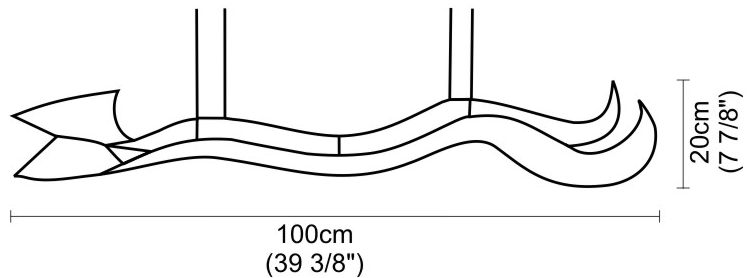

TEMPO PERSO SUSPENSION

D131244- _____
base number

1. To build a product code in our configurator select the specify button on the base model # product page
2. To build a manual product code on this datasheet choose from the options listed below in blue font and add the suffix to the base model #

GENERAL

Series: Tempo Perso
Brand: Knikerboker
Division: Design
Mounting Type: Suspension
Mounting Location: Ceiling
Subcategory: Pendant

PHYSICAL

Shape: Curves
Length (mm): 1000
Length (in): 39 3/8
Height (mm): 200
Height (in): 7 7/8
Light Distribution: Indirect
Fixture Finish: EWH / EBK / MAN / COF / PRD / SLF / GLF / CLF / BRL / EWS / EWG / EWC / EWR / EBS / EBG / EBC / EBC / EBB / MAS / MAD / MAC / MAB / COS / CGO / CCL / CBL / PRS / PRG / PRC / PRB
Fixture Material: Aluminum
Cable Details: 4 Steel Cables 2000mm / 78 3/4" - Silicon Cable 2000mm / 78 3/4"

ELECTRICAL

Lamp Type: LED
Total Output Wattage (W): 30
Dimming: Tri-Mode (Non-Dimming and Phase Dimming (120Vac only) and 0-10V Dimming)
Driver Included: Yes
Driver Location: Integrated
Driver Type: Constant Current - Universal
Driver Class: Class 2
Input Voltage (V): 120 - 277
Constant Current (MA): 250
Upon Request: 0-10Vdc dimming / Phase dimming @120Vac / 277Vac

LED

Number of LEDs: 3
Color Temperature (°K): 3000
Max. Delivered Lumen (lm): 3300
CRI: >85 CRI
Lamp Life (hrs): 50000

OPTICAL

RATINGS AND CERTIFICATIONS

Certified By: CSA Certified to UL and CSA Standards
IP rating: IP20