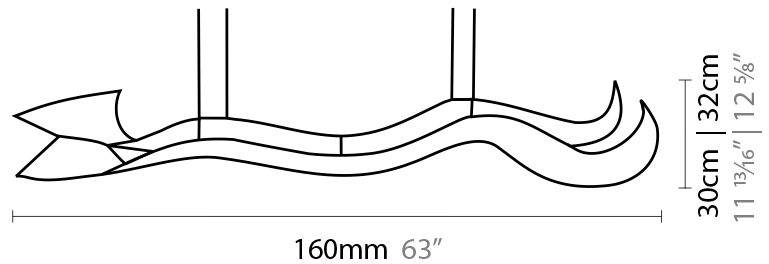

TEMPO PERSO SUSPENSION

D131256- _____
base number

1. To build a product code in our configurator select the specify button on the base model # product page
2. To build a manual product code on this datasheet choose from the options listed below in blue font and add the suffix to the base model #

GENERAL

Series: Tempo Perso
Brand: Knikerboker
Division: Design
Mounting Type: Suspension
Mounting Location: Ceiling
Subcategory: Pendant

PHYSICAL

Shape: Curves
Length (mm): 160
Length (in): 63
Height (mm): 300
Height (in): 11 ¹³/₁₆
Light Distribution: Indirect
Fixture Finish: EWH / EBK / MAN / COF / PRD / SLF / GLF / CLF / BRL / EWS / EWG / EWC / EWR / EBS / EBG / EBC / EBC / EBB / MAS / MAD / MAC / MAB / COS / CGO / CCL / CBL / PRS / PRG / PRC / PRB
Fixture Material: Aluminum
Cable Details: 4 Steel Cables 2000mm / 78 3/4" - Silicon Cable 2000mm / 78 3/4"

ELECTRICAL

Lamp Type: LED
Total Output Wattage (W): 40
Dimming: Tri-Mode (Non-Dimming and Phase Dimming (120Vac only) and 0-10V Dimming)
Driver Included: Yes
Driver Location: Integrated
Driver Type: Constant Current - Universal
Driver Class: Class 2
Input Voltage (V): 120 - 277
Constant Current (MA): 250
Upon Request: 0-10Vdc dimming / Phase dimming @120Vac / 277Vac

LED

Number of LEDs: 4
Color Temperature (°K): 3000
Max. Delivered Lumen (lm): 4400
CRI: >85 CRI
Lamp Life (hrs): 50000

OPTICAL

RATINGS AND CERTIFICATIONS

Certified By: CSA Certified to UL and CSA Standards
IP rating: IP20